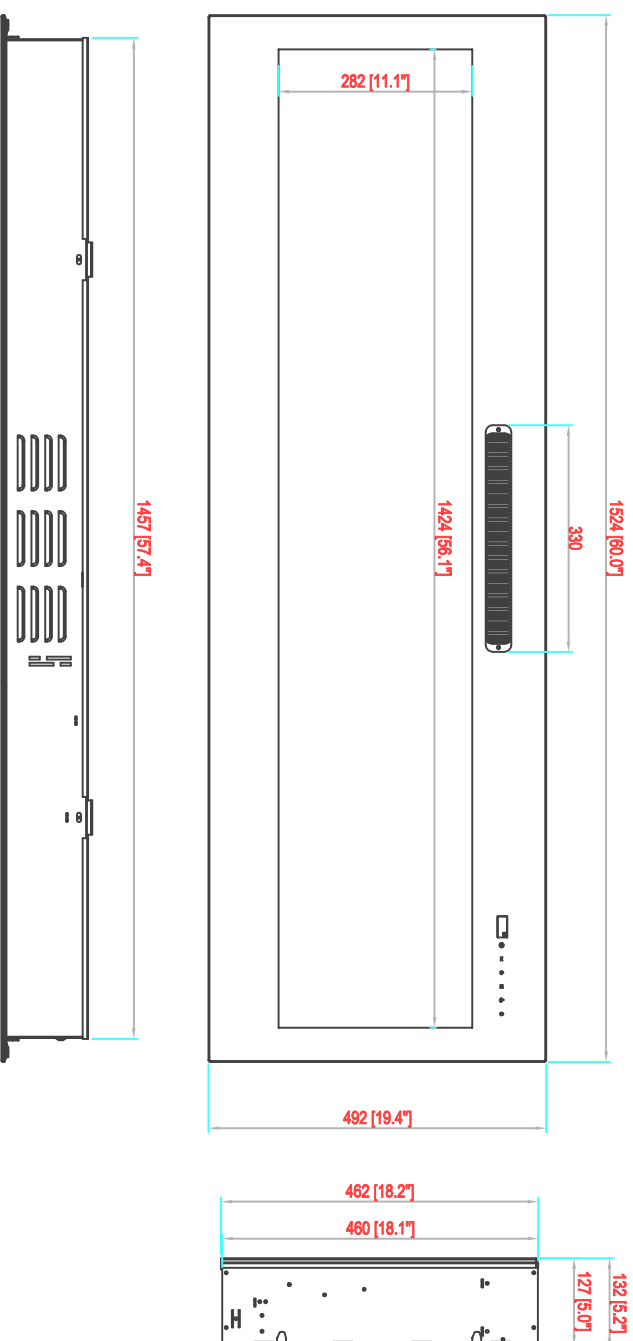

TECHNICAL SPECIFICATIONS

VOLTS	120V
AMPS	12.5A
WATTS	1500W
HEATER	HIGH 1500W/watts LOW 750W watts
NO HEATER	39 WATTS MAX
LAMPS	QUANTITY 136 PCS LED WATTS 0.5W&0.15W&0.06W
ROTOR MOTOR	1 at 2.9 watts
HEIGHT,WIDTH,DEPTH	49.2 X 152.4 X 13.2 cm
GLASS VIEWING OPENING	28.2 X142.4 cm
FRAMING SIZE	47 X 146.9 X 17.3 cm
SHIPPING SIZE	
SHIPPING WEIGHT	*** Kgs
GLASS FRONT	UNIT 1 Included
PLUG LOCATION	Left Side
CORO LENGTH	70.9 < L < 95.5
APPROX.HEATING AREA	400 SQ.FT

Fire & Ice

SERIES Classic Traditional	MODEL EVO6020	REV 1
SCALE 1"=1'-0"	DATE:16/05/2024	SHEET 1 OF 1

TECHNICAL SPECIFICATIONS

VOLTS	120V
AMPS	12.5A
WATTS	1500W
HEATER	HIGH 1500W/watts LOW 750W watts
NO HEATER	39 WATTS MAX
LAMPS	QUANTITY 136 PCS LED WATTS 0.5W&0.15W&0.06W
ROTOR MOTOR	1 at 2.9 watts
HEIGHT,WIDTH,DEPTH	19 1/2 " X60 " X5 1/8 "
GLASS VIEWING OPENING	11 1/8 " X56 1/8 "
FRAMING SIZE	18 1/2 " X57 7/8 " X6 7/8 "
SHIPPING SIZE	
SHIPPING WEIGHT	*** Kgs
GLASS FRONT	UNIT 1 Included
PLUG LOCATION	Left Side
CORO LENGTH	70.9 < L < 95.5
APPROX.HEATING AREA	400 SQ.FT

Fire & Ice

SERIES Classic Traditional	MODEL EVO6020	REV 1
SCALE 1"=1'-0"	DATE:16/05/2024	SHEET 1 OF 1