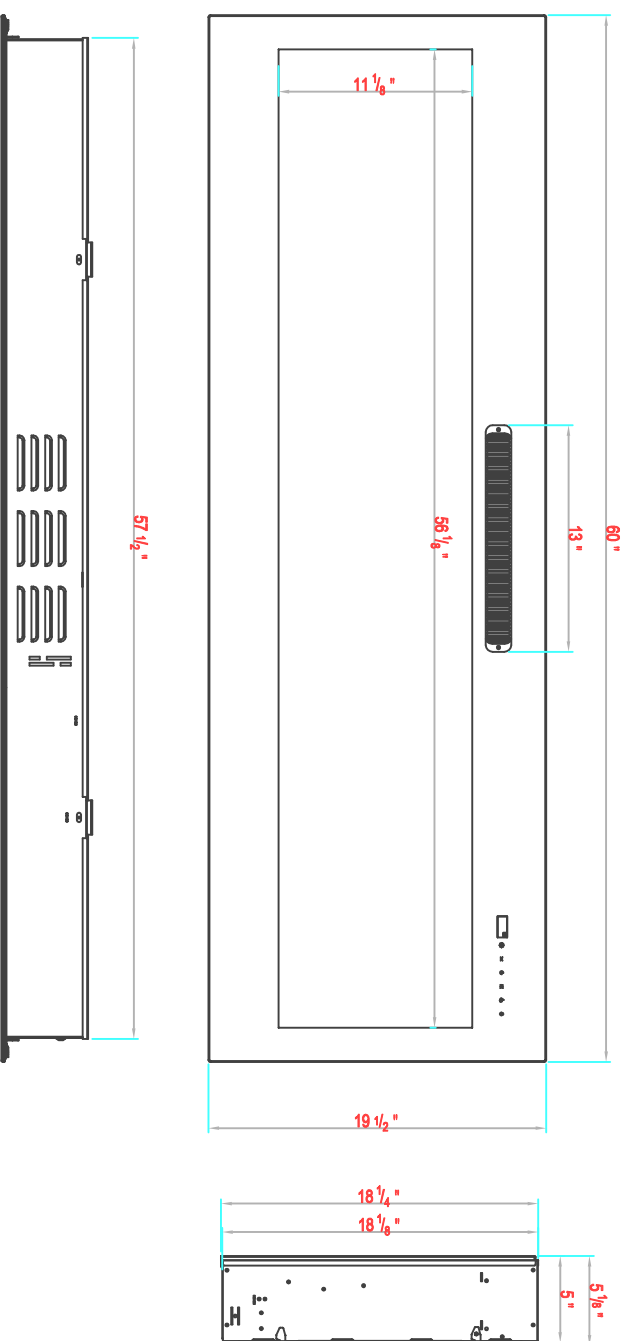

TECHNICAL SPECIFICATIONS

VOLTS	120V
AMPS	12.5A
WATTS	1500W
HEATER	HIGH 1500W/watts LOW 750W watts
NO HEATER	39 WATTS MAX
LAMPS	QUANTITY 136 PCS LED WATTS 0.5W&0.15W&0.06W
ROTOR MOTOR	1 at 2.9 watts
HEIGHT,WIDTH,DEPTH	49.2 X 152.4 X 13.2 cm
GLASS VIEWING OPENING	28.2 X142.4 cm
FRAMING SIZE	47 X 146.9 X 17.3 cm
SHIPPING SIZE	
SHIPPING WEIGHT	*** Kgs
GLASS FRONT	UNIT 1 Included
PLUG LOCATION	Left Side
CORO LENGTH	70.9 < L < 95.5
APPROX.HEATING AREA	400 SQ.FT

Fire & Ice

SERIES Classic Traditional	MODEL EVO6020	REV 1
SCALE 1"=1'-0"	DATE:16/05/2024	SHEET 1 OF 1

TECHNICAL SPECIFICATIONS

VOLTS	120V
AMPS	12.5A
WATTS	1500W
HEATER	HIGH 1500W/watts LOW 750W watts
NO HEATER	39 WATTS MAX
LAMPS	QUANTITY 136 PCS LED WATTS 0.5W&0.15W&0.06W
ROTOR MOTOR	1 at 2.9 watts
HEIGHT,WIDTH,DEPTH	19 1/2 " X60 " X5 1/8 "
GLASS VIEWING OPENING	11 1/8 " X56 1/8 "
FRAMING SIZE	18 1/2 " X57 7/8 " X6 7/8 "
SHIPPING SIZE	
SHIPPING WEIGHT	*** Kgs
GLASS FRONT	UNIT 1 Included
PLUG LOCATION	Left Side
CORO LENGTH	70.9 < L < 95.5
APPROX.HEATING AREA	400 SQ.FT

Fire & Ice

SERIES Classic Traditional	MODEL EVO6020	REV 1
SCALE 1"=1'-0"	DATE:16/05/2024	SHEET 1 OF 1