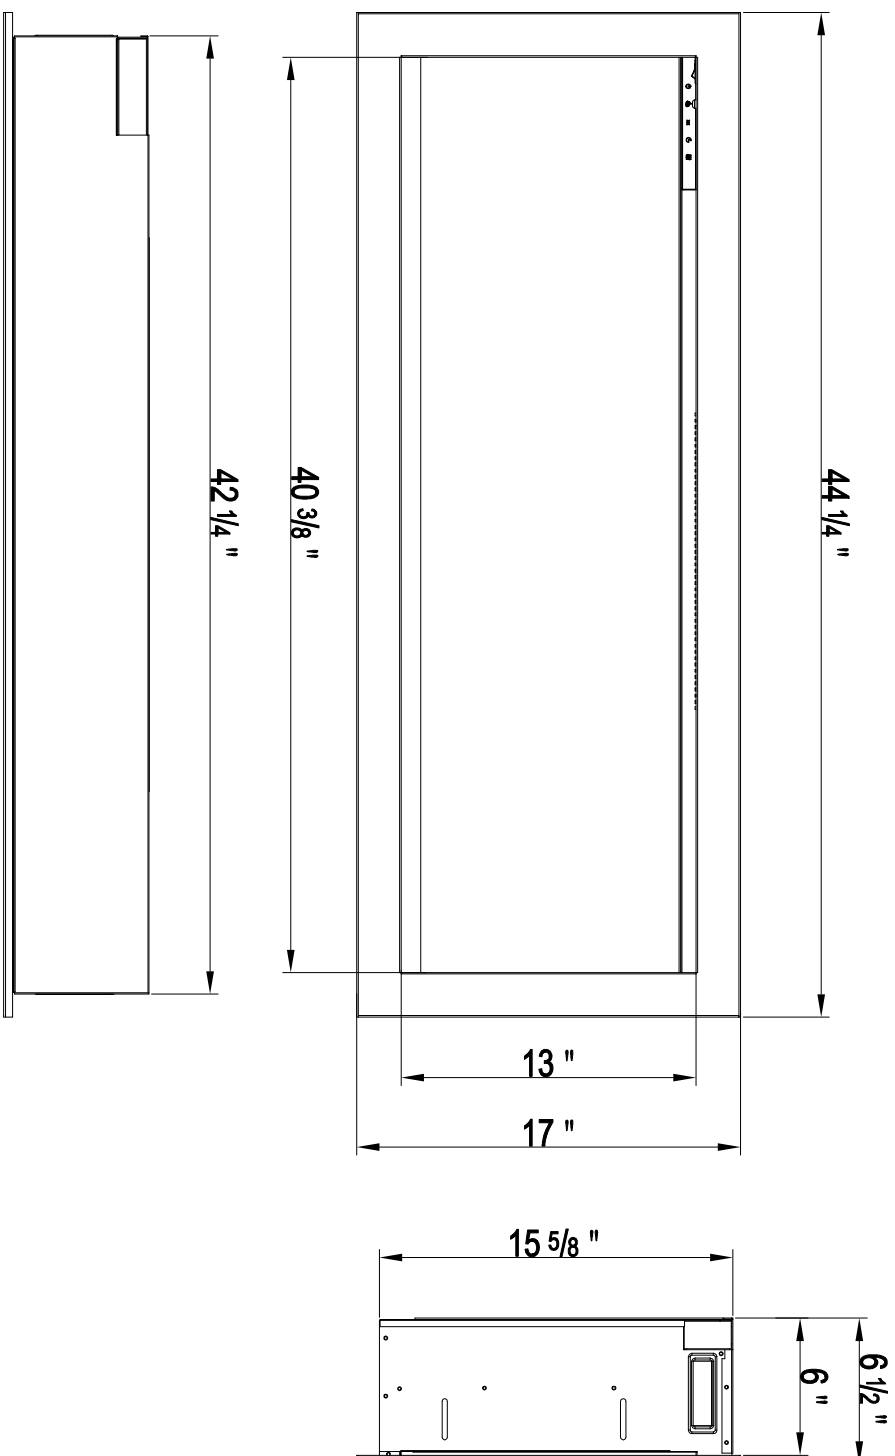

### TECHNICAL SPECIFICATIONS

VOLTS	120V
AMPS	12.5A
WATTS	1500W
HEATER	HIGH 1500W watts
	LOW 750W watts
NO HEATER	37.2 WATTS MAX
LAMPS	QUANTITY 75 PCS LED
	WATTS 0.5W&0.15W&0.06W
TOTAL WATTS	27 W
ROTOR MOTOR	1 at 2.9 watts
HEIGHT,WIDTH,DEPTH	17 " X 44 1/4 " X 6 1/2 "
GLASS VIEWING OPENING	13 " X 40 3/8 "
FRAMING SIZE	15 3/4 " X 43 1/8 " X 6 1/2 "
SHIPPING SIZE	21 5/8 " X 51 1/2 " X 10 7/8 "
SHIPPING WEIGHT	73.7 LBS
GLASS FRONT	UNIT 1
	Included
PLUG LOCATION	Left Side
CORD LENGTH	70.9 < L < 95.5
APPROX.HEATING AREA	400 SQ.FT

SERIES SYMMETRY BESPOKE	MODEL SYM-42 BESPOKE	REV 1
SCALE 1"=1'-0"	DATE:04/16/2024	SHEET 1 OF 1