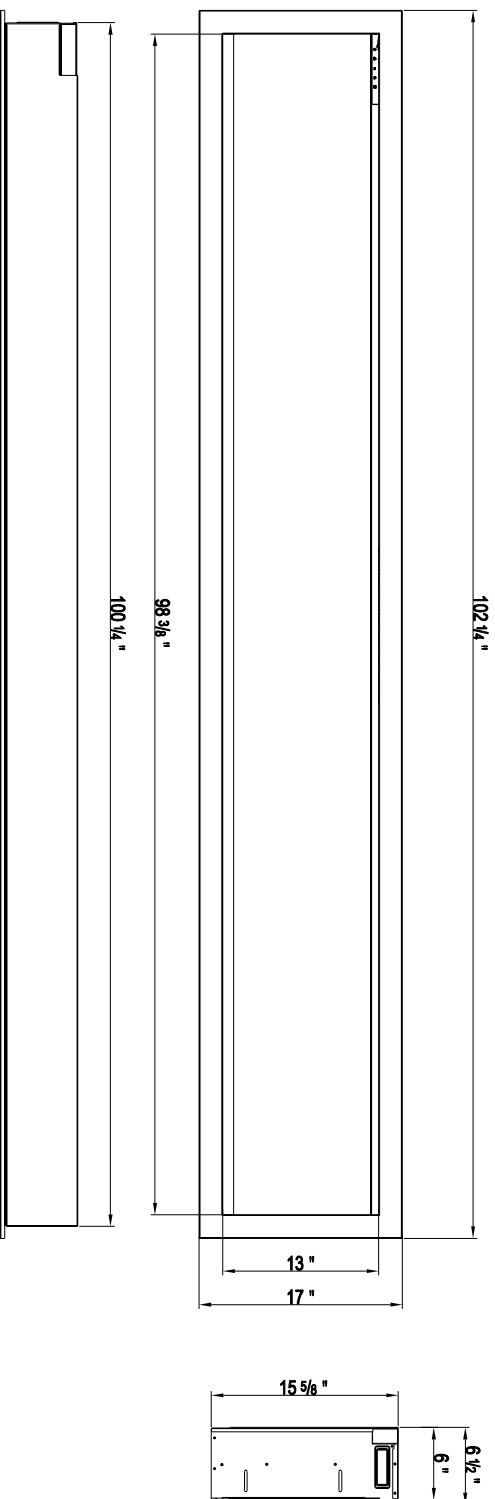

TECHNICAL SPECIFICATIONS

VOLTS	120V
AMPS	12.5A
WATTS	1500W
HEATER	HIGH 1500W wats
	LOW 750W wats
NO HEATER	47 WATTS MAX
LAMPS	QUANTITY 205 PCS LED
	WATTS 0.5W&0.15W&0.06W
TOTAL WATTS	46 W
ROTOR MOTOR	1 at 2.9 wats
HEIGHT,WIDTH,DEPTH	17 " X 102 1/4 " X 6 1/2 "
GLASS VIEWING OPENING	13 " X 98 3/8 "
FRAMING SIZE	15 3/4 " X 101 1/8 " X 6 1/2 "
SHIPPING SIZE	22 1/4 " X 110 " X 11 1/4 "
SHIPPING WEIGHT	193 LBS
GLASS FRONT	Included
PLUG LOCATION	Left Side
CORD LENGTH	70.9 < L < 95.5
APPROX.HEATING AREA	400 SQ.FT

SERIES SYMMETRY BESPOKE	MODEL SYM-100 BESPOKE	REV 1
SCALE 1"=1'-0"	DATE:04/16/2024	SHEET 1 OF 1