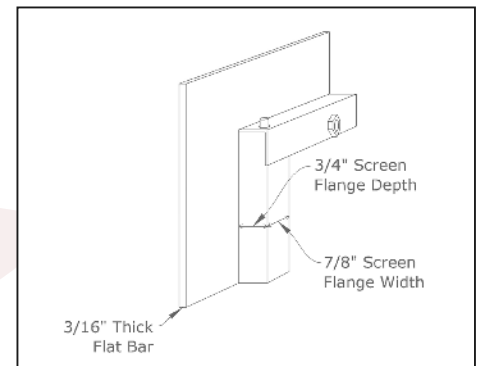

Upgrade info:

- Pyro Ceramic option allows for doors to be closed when burning.

Main Frame Rear Profile

*See dealer for details